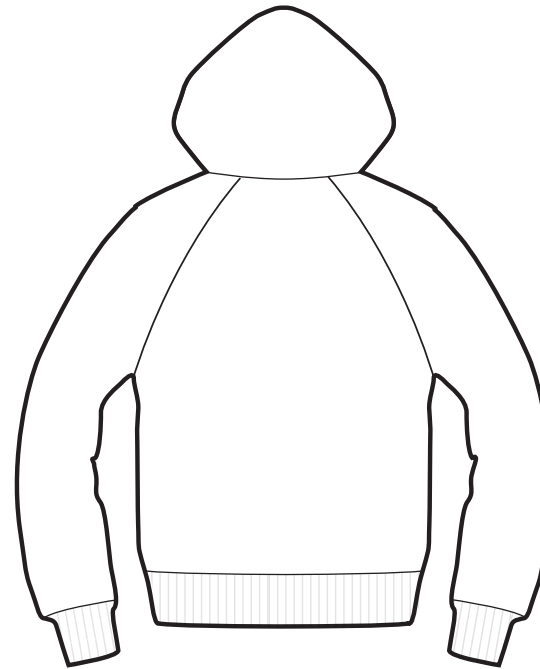

FRONT

BACK

SIZES		XS	S	M	L	XL
A	Half Chest 2,5cm below armhole	48,5	51	53,5	56	59
B	Body Length	65	67	69	71	73
C	Sleeve length	75	76,5	78	79,5	81